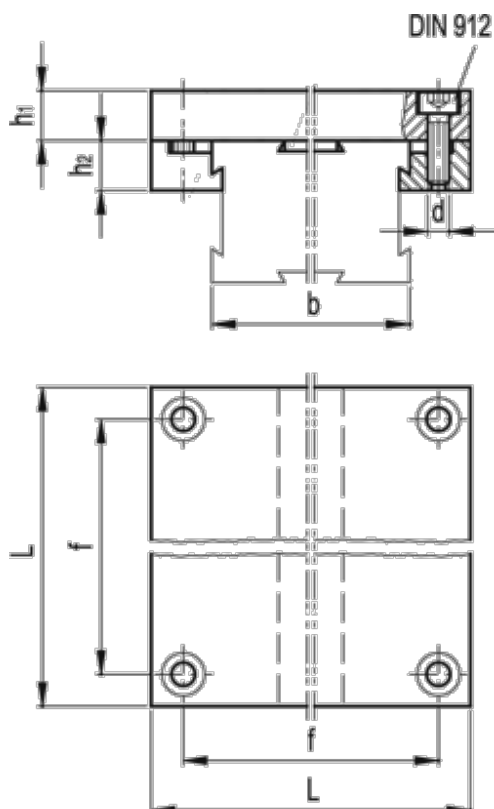

Article number: 20789092

Description: Mounting plates GN 900.4-80-105-A

## Measures

$b = 80$   
 $d = M4$   
 $f = 92.0$   
 $h_1 = 12$   
 $h_2 = 12.5$   
 $L = 105$